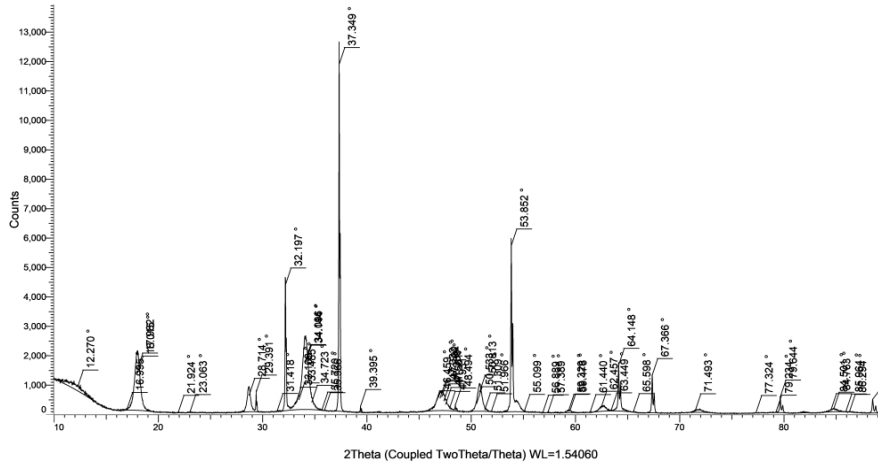

DATA HASIL XRD

Commander Sample ID (Coupled TwoTheta/Theta)

Peak List #1

Visible	Icon	Color	Index	Name	Parent	Caption (display)	Scan	Angle	d Value	Net Intensity	Gross Intensity
Yes			53	Peak #53	Peak List #1	88.511 °	CaO.brml #1	88.511 °	1.10381 Å	465.756	518.175
Yes			52	Peak #52	Peak List #1	86.294 °	CaO.brml #1	86.294 °	1.12638 Å	25.0415	110.486
Yes			51	Peak #51	Peak List #1	85.964 °	CaO.brml #1	85.964 °	1.12986 Å	33.5882	125.764
Yes			50	Peak #50	Peak List #1	84.763 °	CaO.brml #1	84.763 °	1.14277 Å	90.7275	186.712
Yes			49	Peak #49	Peak List #1	84.501 °	CaO.brml #1	84.501 °	1.14564 Å	46.3753	138.880
Yes			48	Peak #48	Peak List #1	79.644 °	CaO.brml #1	79.644 °	1.20283 Å	532.335	597.109
Yes			47	Peak #47	Peak List #1	79.234 °	CaO.brml #1	79.234 °	1.20802 Å	16.1260	83.0465
Yes			46	Peak #46	Peak List #1	77.324 °	CaO.brml #1	77.324 °	1.23302 Å	23.3555	76.0001
Yes			45	Peak #45	Peak List #1	71.493 °	CaO.brml #1	71.493 °	1.31856 Å	58.2510	132.883
Yes			44	Peak #44	Peak List #1	67.366 °	CaO.brml #1	67.366 °	1.38894 Å	1266.98	1327.69
Yes			43	Peak #43	Peak List #1	65.598 °	CaO.brml #1	65.598 °	1.42202 Å	56.9175	136.057
Yes			42	Peak #42	Peak List #1	64.148 °	CaO.brml #1	64.148 °	1.45061 Å	1559.41	1680.00
Yes			41	Peak #41	Peak List #1	63.449 °	CaO.brml #1	63.449 °	1.46492 Å	40.3027	163.712
Yes			40	Peak #40	Peak List #1	62.457 °	CaO.brml #1	62.457 °	1.48578 Å	111.967	220.476
Yes			39	Peak #39	Peak List #1	61.440 °	CaO.brml #1	61.440 °	1.50791 Å	31.6232	106.018
Yes			38	Peak #38	Peak List #1	59.476 °	CaO.brml #1	59.476 °	1.55291 Å	59.2661	125.750
Yes			37	Peak #37	Peak List #1	59.329 °	CaO.brml #1	59.329 °	1.55641 Å	46.1752	112.769
Yes			36	Peak #36	Peak List #1	57.389 °	CaO.brml #1	57.389 °	1.60432 Å	37.2394	98.3087
Yes			35	Peak #35	Peak List #1	56.889 °	CaO.brml #1	56.889 °	1.61722 Å	22.4141	86.2108
Yes			34	Peak #34	Peak List #1	55.099 °	CaO.brml #1	55.099 °	1.66547 Å	19.2271	109.970
Yes			33	Peak #33	Peak List #1	53.852 °	CaO.brml #1	53.852 °	1.70104 Å	5638.21	5735.41
Yes			32	Peak #32	Peak List #1	51.966 °	CaO.brml #1	51.966 °	1.75827 Å	36.1900	133.137
Yes			29	Peak #29	Peak List #1	51.309 °	CaO.brml #1	51.309 °	1.77922 Å	55.7029	165.871
Yes			30	Peak #30	Peak List #1	50.813 °	CaO.brml #1	50.813 °	1.79541 Å	654.206	767.911
Yes			31	Peak #31	Peak List #1	50.533 °	CaO.brml #1	50.533 °	1.80469 Å	262.296	375.568
Yes			28	Peak #28	Peak List #1	48.494 °	CaO.brml #1	48.494 °	1.87572 Å	214.298	333.126
Yes			27	Peak #27	Peak List #1	47.931 °	CaO.brml #1	47.931 °	1.89642 Å	84.3678	215.442
Yes			26	Peak #26	Peak List #1	47.561 °	CaO.brml #1	47.561 °	1.91030 Å	213.981	349.227
Yes			25	Peak #25	Peak List #1	47.389 °	CaO.brml #1	47.389 °	1.91683 Å	331.225	467.361
Yes			24	Peak #24	Peak List #1	47.192 °	CaO.brml #1	47.192 °	1.92436 Å	466.620	602.961
Yes			23	Peak #23	Peak List #1	47.032 °	CaO.brml #1	47.032 °	1.93054 Å	425.514	561.376